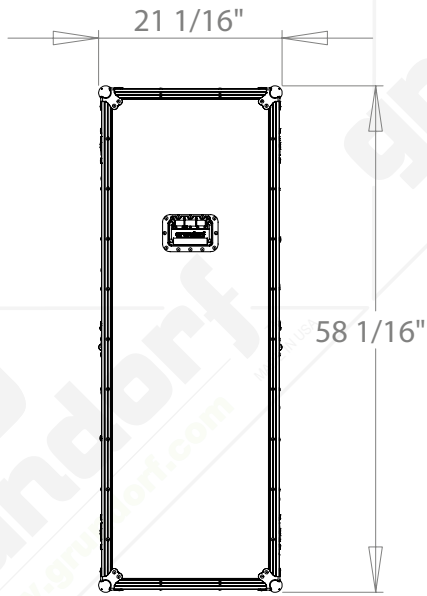

T8-R3224

Tour 8 - Flite Style Amp Rack - 32 Space - 24" Body Depth

#	Qty	PART NUMBER	DESCRIPTION
1	6	31-005	HANDLE - RECESSED/LOGO/ZINC
2	8	32-016	CORNER - BALL/WITH CLAMP/ZINC
3	8	34-013	CATCH - RECESSED W/OFFSET/ZINC
4	8	35-007	CLAMP - SMALL/OFFSET
5	2	41-012	RACK RAIL-25 SPACE
6	1	83-012	BADGE - GRUNDORF TOUR 8 SERIES

FRONT VIEW

SIDE VIEW