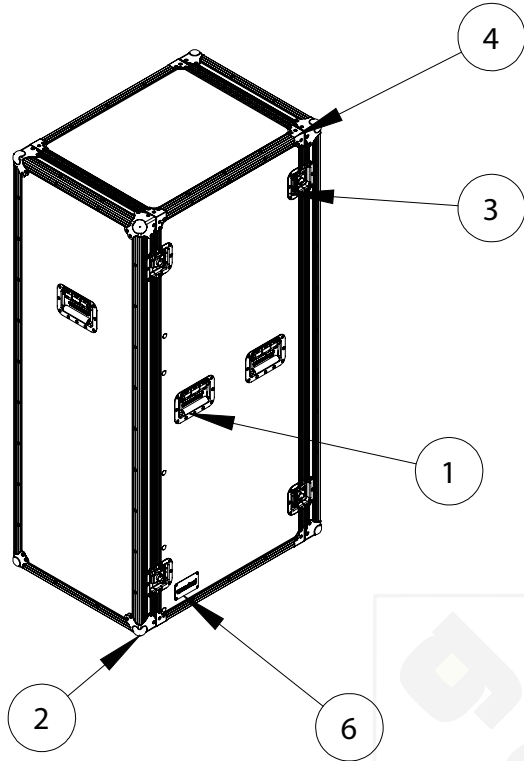

T8-R3224

Tour 8 - Flite Style Amp Rack - 32 Space - 24" Body Depth

#	Qty	PART NUMBER	DESCRIPTION
1	6	31-005	HANDLE - RECESSED/LOGO/ZINC
2	8	32-016	CORNER - BALL/WITH CLAMP/ZINC
3	8	34-013	CATCH - RECESSED W/OFFSET/ZINC
4	8	35-007	CLAMP - SMALL/OFFSET
5	2	41-012	RACK RAIL-25 SPACE
6	1	83-012	BADGE - GRUNDORF TOUR 8 SERIES

FRONT VIEW

SIDE VIEW