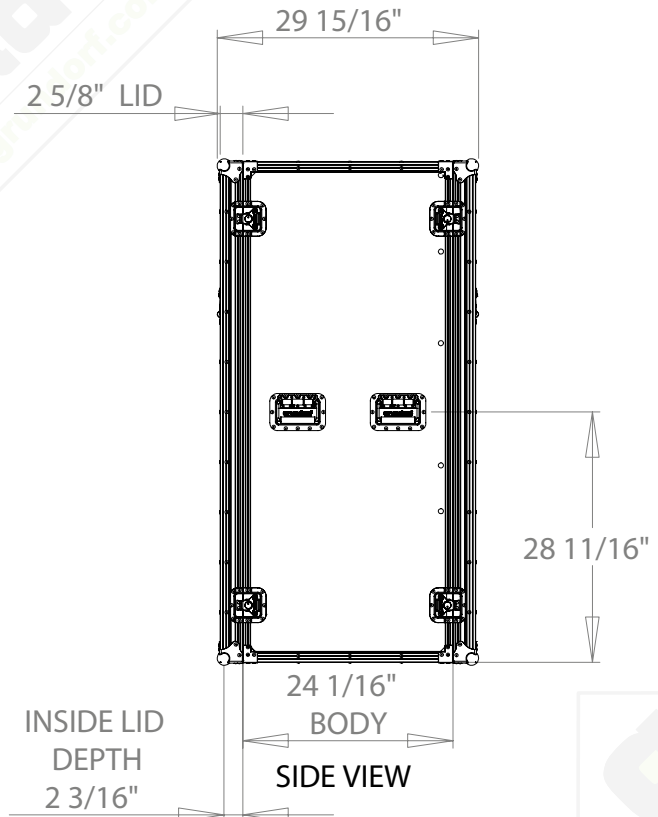

T8-R3224

Tour 8 - Flite Style Amp Rack - 32 Space - 24" Body Depth

#	Qty	PART NUMBER	DESCRIPTION
1	6	31-005	HANDLE - RECESSED/LOGO/ZINC
2	8	32-016	CORNER - BALL/WITH CLAMP/ZINC
3	8	34-013	CATCH - RECESSED W/OFFSET/ZINC
4	8	35-007	CLAMP - SMALL/OFFSET
5	2	41-012	RACK RAIL-25 SPACE
6	1	83-012	BADGE - GRUNDORF TOUR 8 SERIES

FRONT VIEW

SIDE VIEW